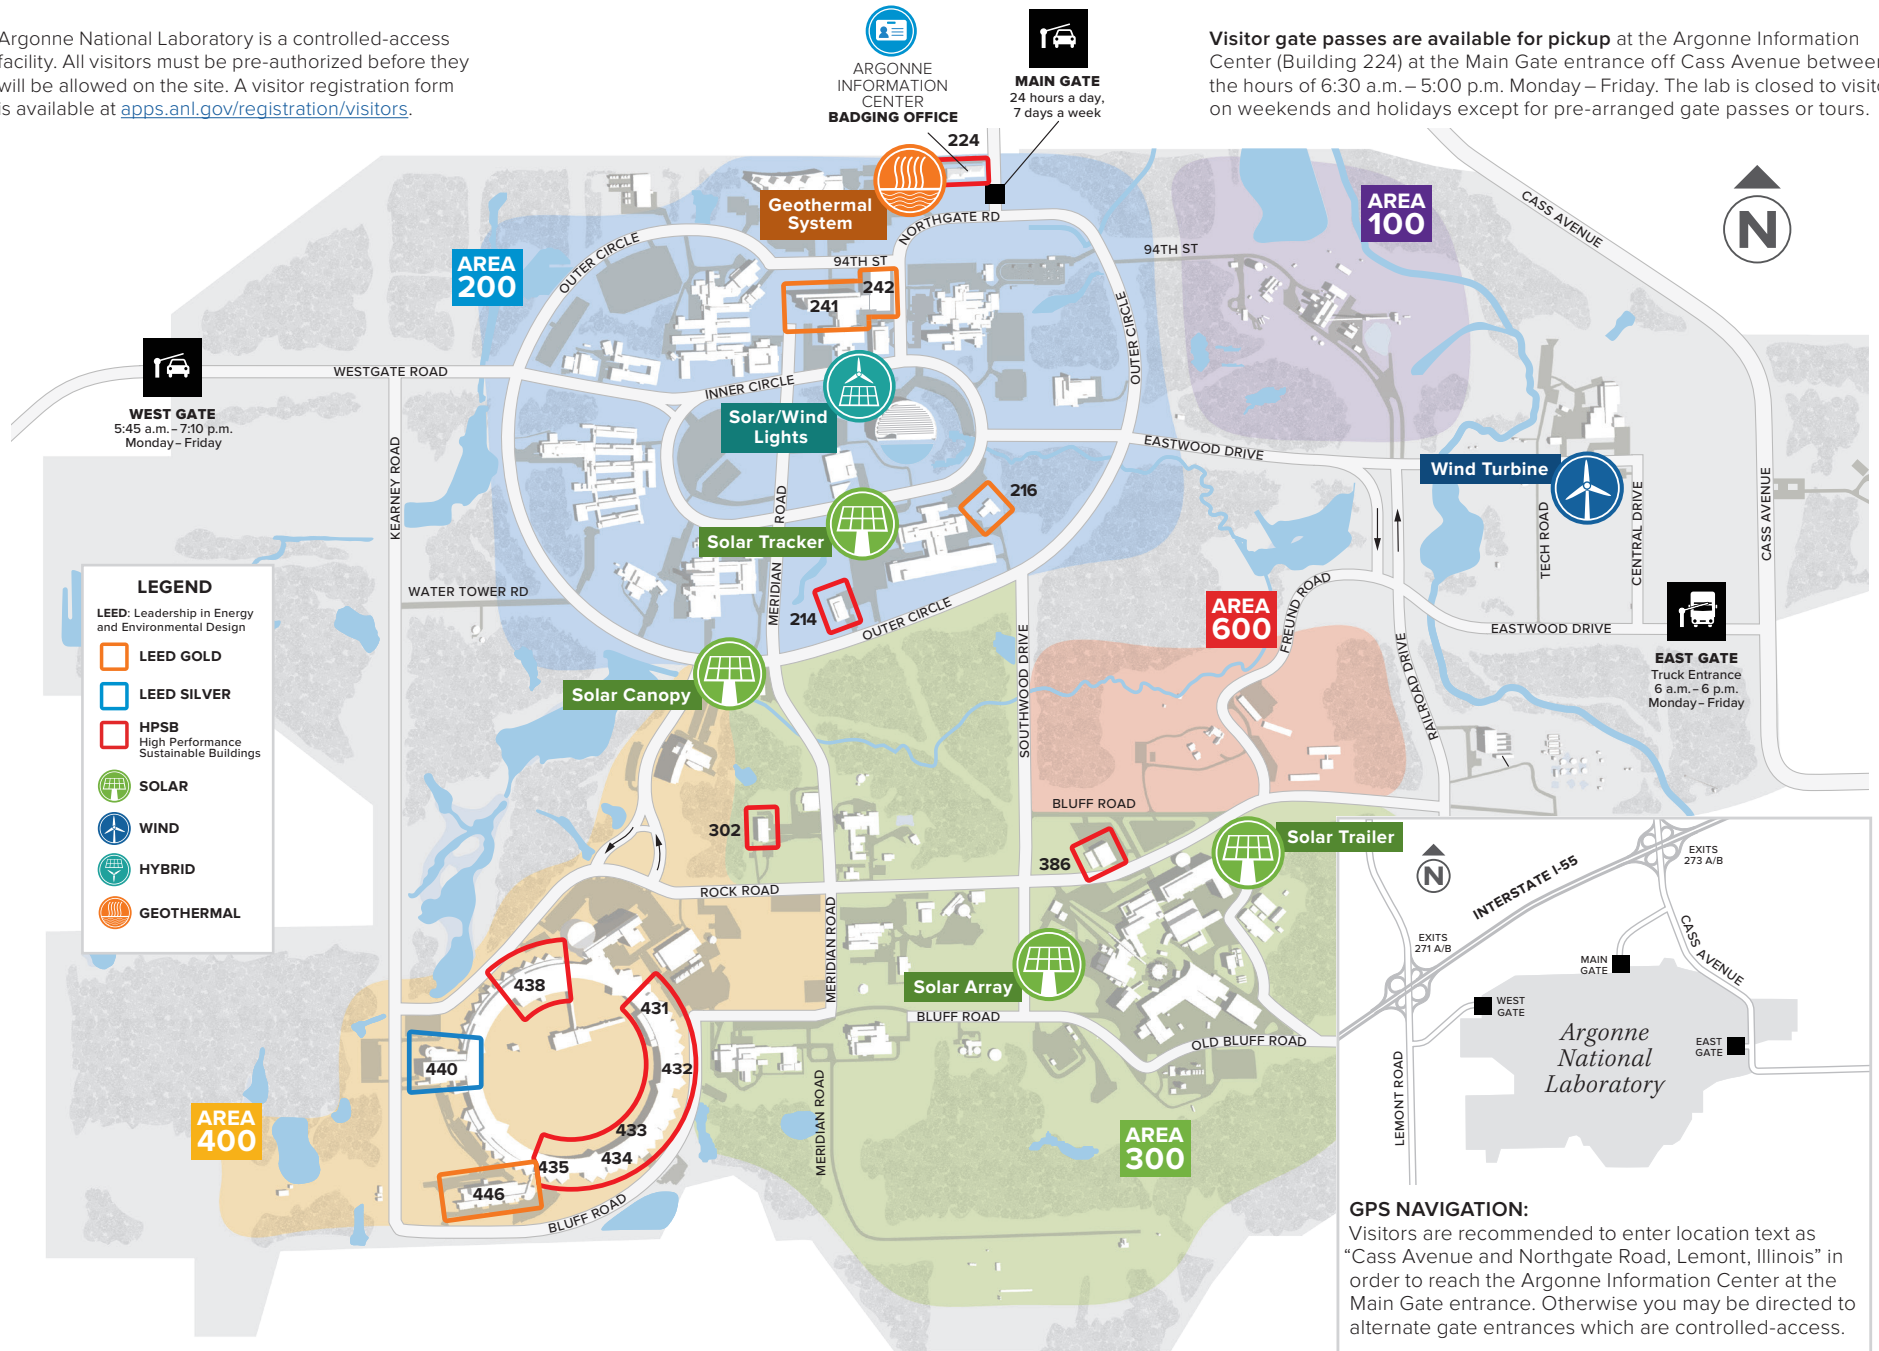

# Green Buildings at Argonne

Argonne National Laboratory is a controlled-access facility. All visitors must be pre-authorized before they will be allowed on the site. A visitor registration form is available at [apps.anl.gov/registration/visitors](http://apps.anl.gov/registration/visitors).

Visitor gate passes are available for pickup at the Argonne Information Center (Building 224) at the Main Gate entrance off Cass Avenue between the hours of 6:30 a.m. – 5:00 p.m. Monday – Friday. The lab is closed to visitors on weekends and holidays except for pre-arranged gate passes or tours.

**GPS NAVIGATION:**  
Visitors are recommended to enter location text as "Cass Avenue and Northgate Road, Lemont, Illinois" in order to reach the Argonne Information Center at the Main Gate entrance. Otherwise you may be directed to alternate gate entrances which are controlled-access.